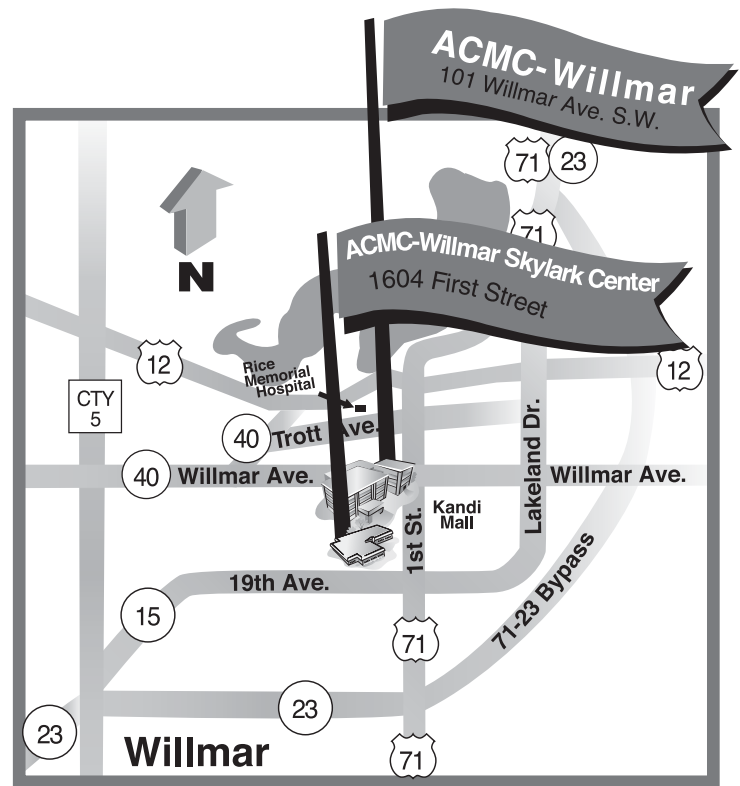

Directions from the Northwest (from Morris, MN)

Take MN-9 S to Benson. Go straight through Benson, changing on to US-12 E. Follow US-12 to Willmar. Turn right (south) on to Business US-71 / 2nd St. Go 2 blocks, turn left (east) on to Business US-71 / 23. Go 1 block, turn right (south) on to Business US-71 / 23 / 1st St. We are located on the in the Skylark Center Mall at 1604 1st South St.

Directions from the West (from Ortonville, MN)

Take US-12 east to Willmar, MN. Turn right (south) on to Business US-71 / 2nd St. Go 2 blocks, turn left (east) on to Business US-71 / 23. Go 1 block, turn right (south) on to Business US-71 / 23 / 1st St. We are located on the in the Skylark Center Mall at 1604 1st South St.

Directions from the Southwest (from Watertown, SD)

Take US-212 E from Watertown to Montevideo, MN. Turn left (north) on to MN-29 / 7 (1st stoplight). Continue on MN-7 E to Clara City. Turn left (north) on to MN-23 E to Willmar. Take Willmar (Business US-71/S71) exit. Turn left (north) on to Business US-71 / 1st St. We are located on the in the Skylark Center Mall at 1604 1st South St.

Directions from the South (from Marshall, MN)

Take MN-23 E to Granite Falls. Continue on MN-23 E to Willmar. Take Hwy 12 W to 71 / 23 Bypass. Cross over the bypass, turn left (south) onto 71 / 23. Take the Willmar County 23 Exit. Turn right at stop sign. Go one block to Willmar Ave stoplight. Turn left onto Willmar Ave. Go to 2nd stoplight (1st St), turn left. ACMC is on your right, turn into the first driveway to the right. We are located on the in the Skylark Center Mall at 1604 1st South St.