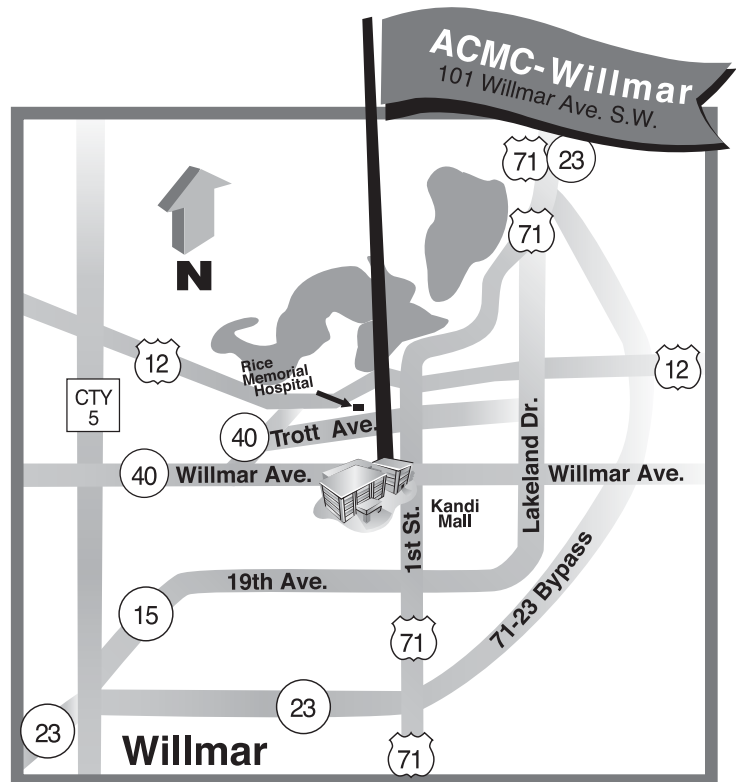

Map & Directions to APMC-Willmar

Directions from the North

(from Sauk Centre, MN) From I-94, take the US-71 / MN-28 exit at Sauk Centre, going south towards Willmar. Follow US-71 through Belgrade (slight left to US-71 S). Take Business US-71 / 1st St to Willmar. We are located on the corner of 1st St and Willmar Ave.

Directions from the Northwest

(from Morris, MN) Take MN-9 south to Benson. Go straight through Benson, changing on to US-12 east. Follow US-12 to Willmar. Turn right (south) on to Business US-71 / 2nd St. Go 2 blocks, turn left (east) on to Business US-71 / 23. Go 1 block, turn right (south) on to Business US-71 / 23 / 1st St. We are located on the corner of 1st St and Willmar Ave.

Directions from the West

(from Ortonville, MN) Take US-12 east to Willmar, MN. Turn right (south) on to Business US-71 / 2nd St. Go 2 blocks, turn left (east) on to Business US-71 / 23. Go 1 block, turn right (south) on to Business US-71 / 23 / 1st St. We are located on the corner of 1st St and Willmar Ave.

Directions from the South

(from Marshall, MN) Take MN-23 east to Granite Falls. Continue on MN-23 east to Willmar. Take south 71 / 23 exit. Turn north on Business 71, travel approximately 2 miles. APMC is on your left hand side. We are located on the corner of 1st St and Willmar Ave.