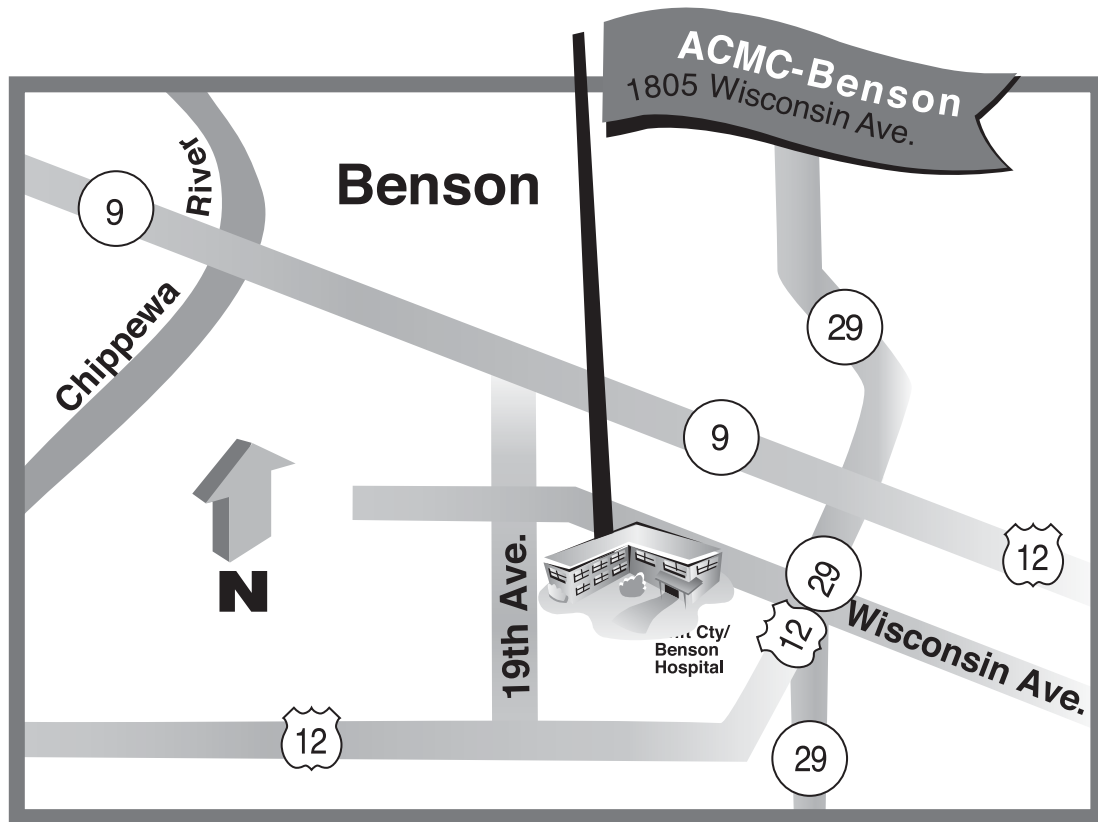

Driving Directions to APMC-Benson

Directions from the North

(from Alexandria, MN)

From I-94, go south out of Alexandria on MN-29 S and continue on thru Glenwood and Starbuck and into Benson on MN-29 S. Continue on MN-29 S thru the stop light and turn right onto Wisconsin Ave. We're located at 1805 Wisconsin Ave. in Benson.

Directions from the West (from Morris, MN)

Go southeast on MN-9. Atlantic Ave toward S Columbia Ave. Continue to follow MN-9. Turn right onto 14th St N / US-12 / MN-29. Turn right onto Wisconsin Ave. We're located at 1805 Wisconsin Ave in Benson.

MN-29. Turn right onto MN-29 / MN-40 / 60th St NW. Turn left onto 1st Ave N / MN-29. Continue to follow MN-29. Turn left onto Wisconsin Ave. We're located at 1805 Wisconsin Ave in Benson.

Directions from Montevideo, MN

From Montevideo, MN, take MN-29. MN-29 You will turn right at MN-40 / MN-29, then turn left at MN-29. Continue to follow MN-29. Turn left onto Wisconsin Ave. We're located at 1805 Wisconsin Ave in Benson.